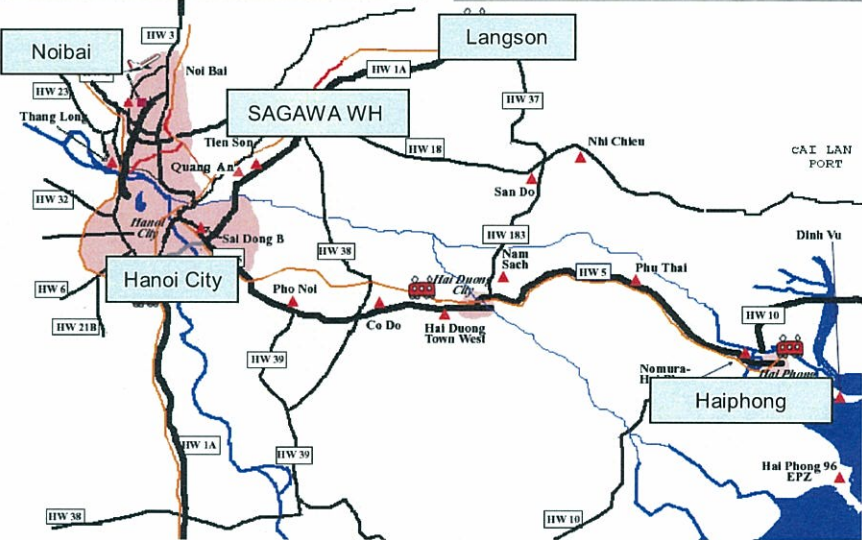

SAGAWA EXPRESS VIETNAM

SAGAWA EXPRESS VIETNAM – HO CHI MINH LINH TRUNG WAREHOUSE

SAGAWA EXPRESS VIETNAM – HANOI QUEVO WAREHOUSE

- Address : Hamlet 4, Linh Trung ward, Thu Duc Dist HCMC Vietnam
- Distance to Ho Chi Minh City : 25 km
- Distance to Cat Lai Port : 16 km
- Bonded Warehouse : 4,400 m²
- CFS Warehouse : 5,115 m²
- General warehouse: 5,000 m²

- Address : Lot D, Que Vo IZ, Bac Ninh Province, Vietnam
- Distance to Hanoi City / Noi Bai Airport : 40 km
- Distance to Hai Phong Port : 120 km
- Distance to Lan Son (China border) : 110 km
- Bonded Warehouse : 2,104 m²
- General Warehouse : 2,160 m²